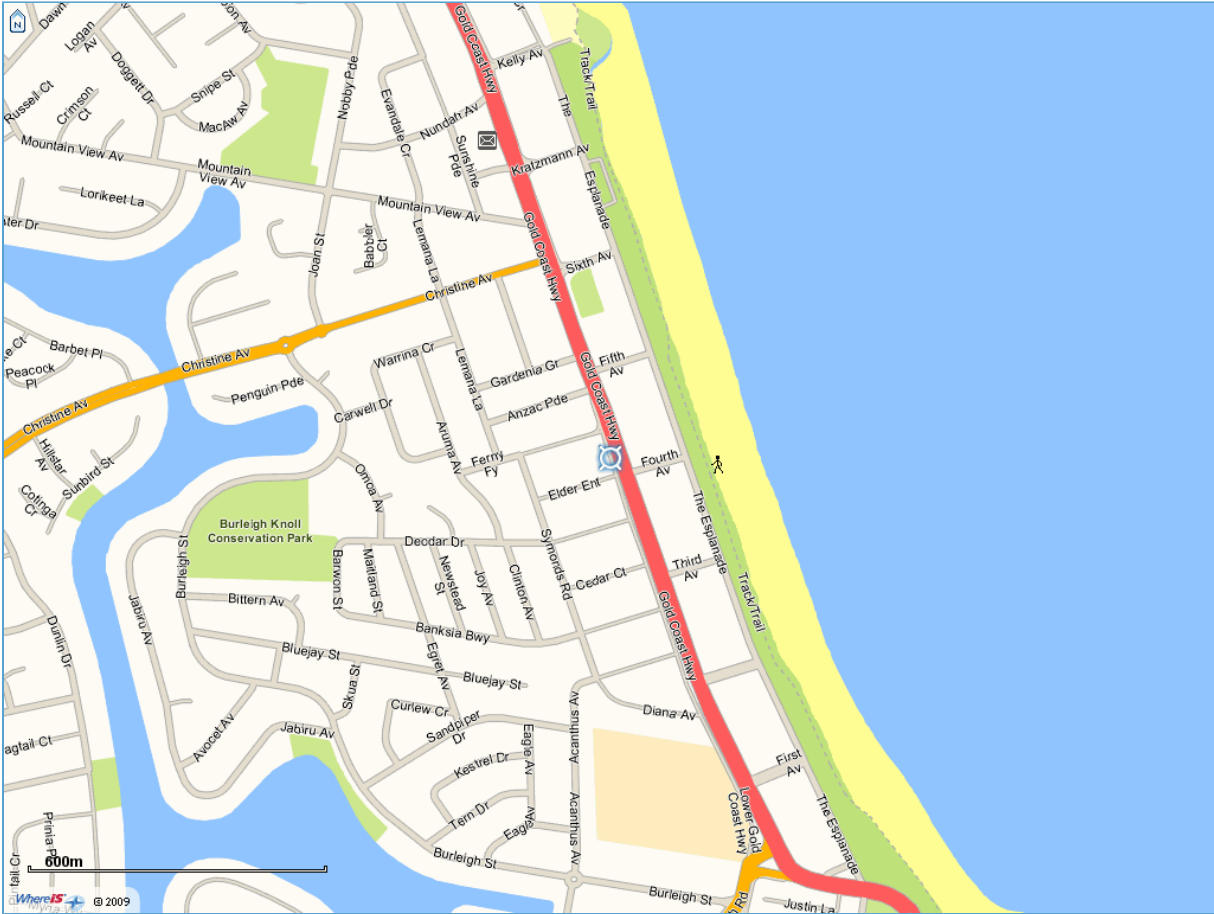

Lower Gold Coast Hwy, Burleigh Heads, QLD 4220

Did you know you can send business details or Whereis POIs to your mobile and GPS for free?

Simply follow the "Send to" link at the bottom of any POI information bubble that appears on the map.